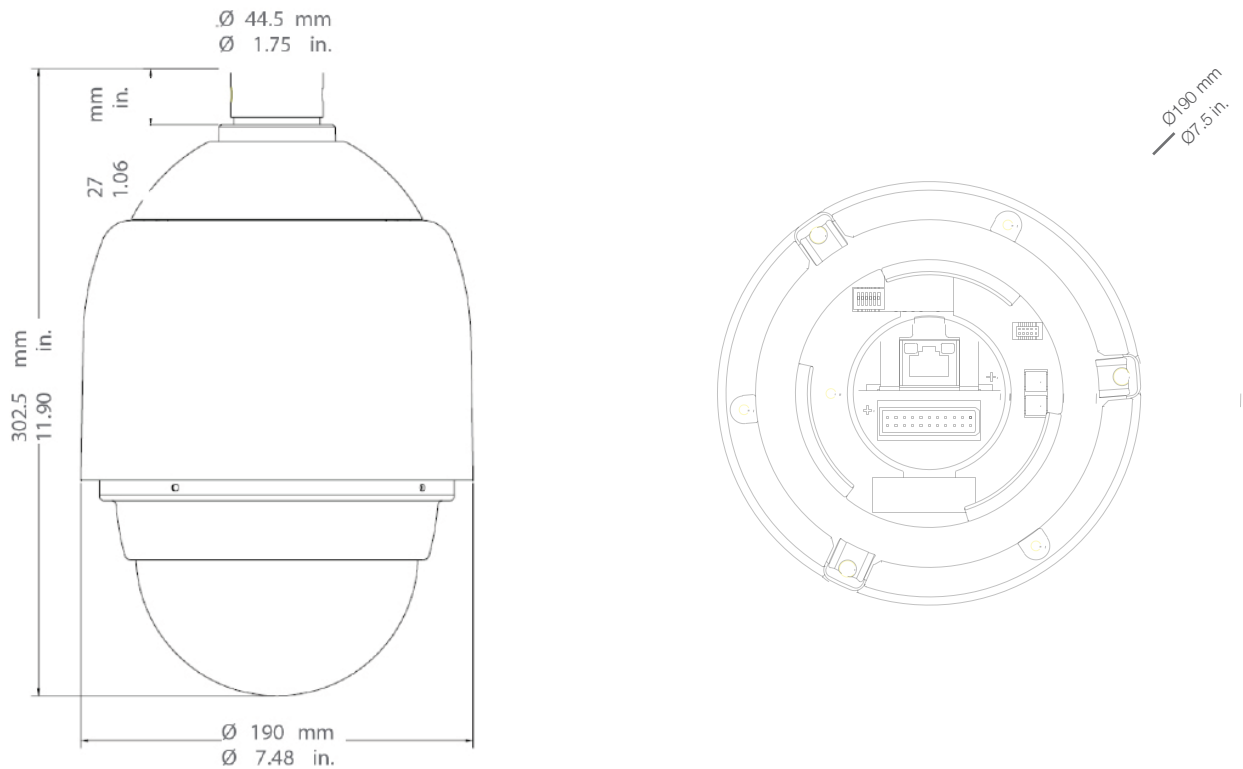

HD66WDR
Technical Drawing

IP PTZ dome with D/N & wide dynamic range
(outdoor)

Ordering Information Accessories

Model	Description
PA02 /EU	Power adapter 220~235 VAC to 24 VAC /3A for HD-series with use of heater (outdoor), with EU plug
PA02 /US	Power adapter 220~235 VAC to 24 VAC /3A for HD-series with use of heater (outdoor), with EU plug
PA03	Power adapter 100~115 VAC to 24 VAC /3A in water resistant housing
WM01	Mini wall mount for HD-series
WM02 /HD*	Tube adaptor for indoor HD-series, compatible with CM01/02 and WM03
WM03	Gooseneck tube
WM05	Corner plate, compatible with WM01 and WM03
WM06	Wall box mounting, compatible with WM01 and WM03
PM01	Pole thin direct mounting, compatible with WM01 and WM03
PM02	Pole wide direct mounting, compatible with WM01 and WM03
PM03	Pole thin box mounting, compatible with WM01 and WM03
PM04	Pole wide box mounting, compatible with WM01 and WM03
PM05	Swanneck tube

*WM02 is included with each outdoor MD and HD camera

The quality management system utilized in the development, production, sales and support of this product is ISO 9001:2008 certified by LRQA.

© Optelecom-NKF Version: February 2010 V1 (First Edition) – Subject to modification